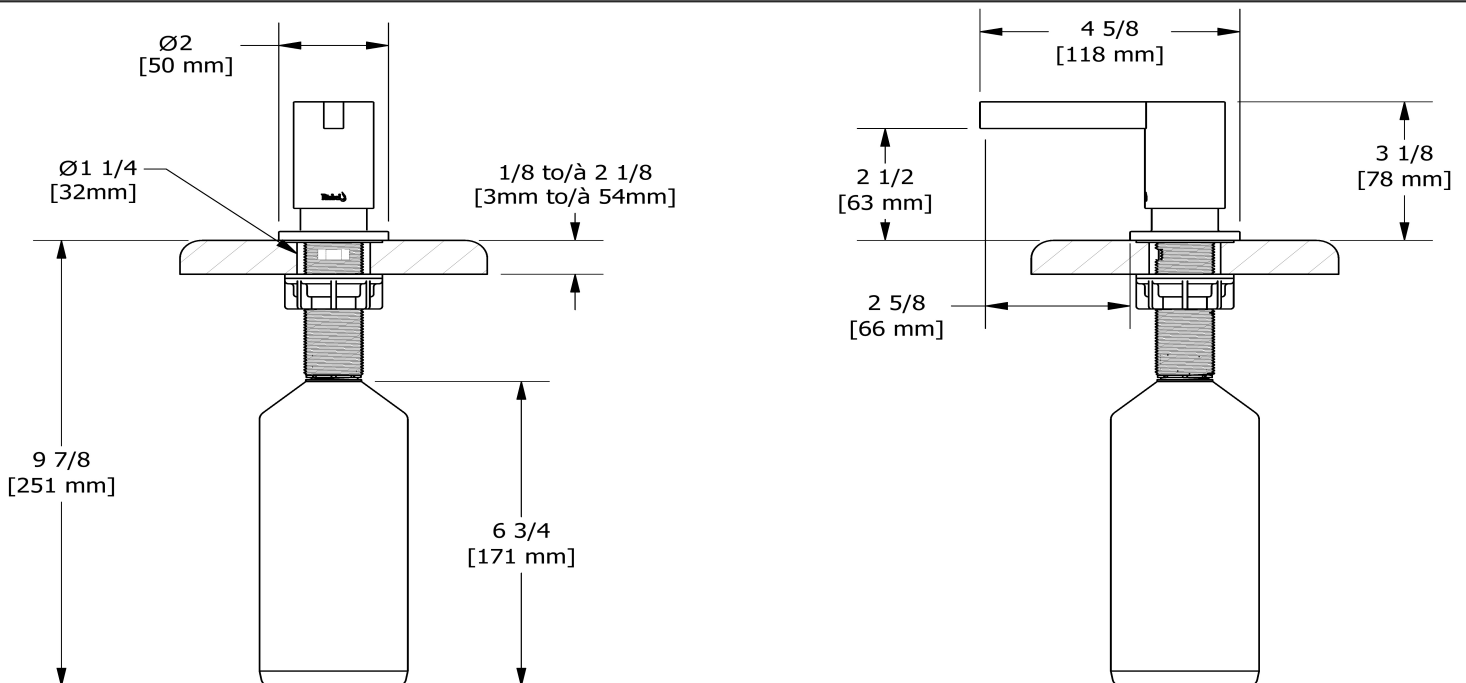

# Specifications

## Descriptions

- Filling from the top
- Brass

Soap dispenser  
SD7

Sizes, models and finishes may differ from those presented.